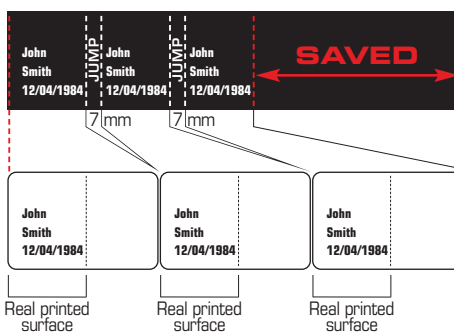

Continuous Ribbon

Available in: Black, Blue, Red, Green, White, Gold, Silver, BlackWax, Scratch Off, White Signature