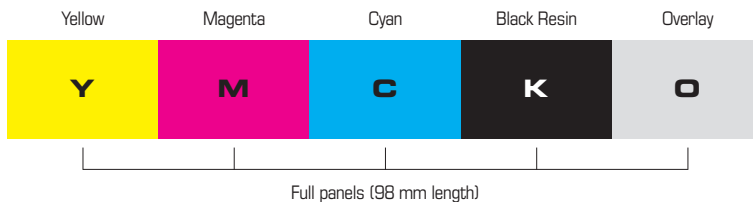

Evolis consumables

Data Table

Select the right ribbon for your printer!

		Number of cards/roll	 Tattoo®	 Pebble®	 Dualys®
Colour ribbons					
R3411	YMCKO	100		-	-
R3011	YMCKO	200	-		
R3314	YMCKO-K	200	-	-	
R3013	1/2 YMCKO	400	-		
Monochrome ribbons					
R3012	KO	500	-		
R2011	Black	1 000	-		
R2211	Black	600			
R2012	Blue	1 000	-		
R2212	Blue	600			
R2013	Red	1 000	-		
R2213	Red	600			
R2014	Green	1 000	-		
R2214	Green	600			
R2015	White	1 000	-		
R2215	White	500			
R2016	Gold	1 000	-		
R2216	Gold	500			
R2017	Silver	1 000	-		
R2217	Silver	500			
R2019	BlackWax	1 000	-		
R2219	BlackWax	600			
Special ribbons					
R2018	Scratch Off	1 000	-		
R2030	White Signature	1 000	-		

-  Recommended ribbon
-  Alternate solution

Evolis ribbons

Select the right ribbon for your printing needs!

YMCKO Ribbon

For all single or double-sided colour printings

Half panel YMCKO Ribbon

For colour ID pictures and black resin printing (text, logo, barcode, etc.)

Logo and texts in black, printed with the black (K) panel

ID picture in color. Color Printing max. width 35 mm

YMCKO-K Ribbon

For double-sided colour printings with photo quality resolution

KO Ribbon

For a bigger lifespan of your black monochrome cards