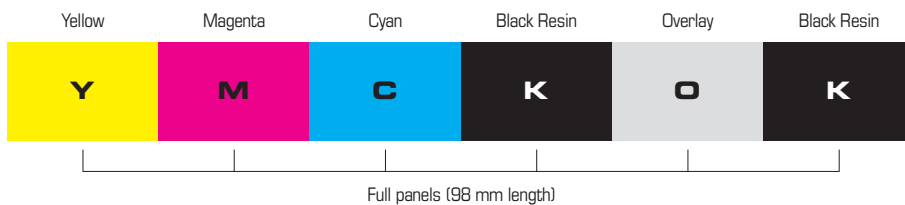

Evolis consumables

Data Table

Select the right ribbon for your printer!

		Number of cards/roll	 Tattoo®	 Pebble®	 Dualys®
Colour ribbons					
R3411	YMCKO	100		-	-
R3011	YMCKO	200	-		
R3314	YMCKO-K	200	-	-	
R3013	1/2 YMCKO	400	-		
Monochrome ribbons					
R3012	KO	500	-		
R2011	Black	1 000	-		
R2211	Black	600			
R2012	Blue	1 000	-		
R2212	Blue	600			
R2013	Red	1 000	-		
R2213	Red	600			
R2014	Green	1 000	-		
R2214	Green	600			
R2015	White	1 000	-		
R2215	White	500			
R2016	Gold	1 000	-		
R2216	Gold	500			
R2017	Silver	1 000	-		
R2217	Silver	500			
R2019	BlackWax	1 000	-		
R2219	BlackWax	600			
Special ribbons					
R2018	Scratch Off	1 000	-		
R2030	White Signature	1 000	-		

-  Recommended ribbon
-  Alternate solution

Evolis ribbons

Select the right ribbon for your printing needs!

YMCKO Ribbon

For all single or double-sided colour printings

Half panel YMCKO Ribbon

For colour ID pictures and black resin printing (text, logo, barcode, etc.)

Logo and texts in black, printed with the black (K) panel

ID picture in color. Color Printing max. width 35 mm

YMCKO-K Ribbon

For double-sided colour printings with photo quality resolution

KO Ribbon

For a bigger lifespan of your black monochrome cards

Continuous Ribbon

Available in: Black, Blue, Red, Green, White, Gold, Silver, BlackWax, Scratch Off, White Signature

Thanks to the Ribbon Saver feature, the printer will reduce its ribbon consumption : it will only use the real printed surface + a 7 mm jump.