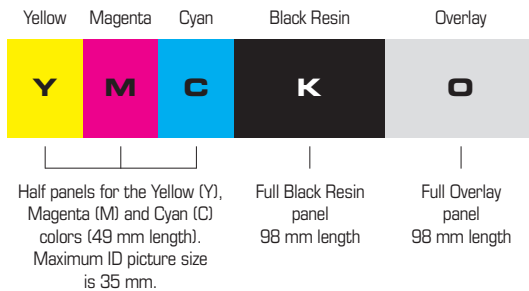

Evolis consumables

Data Table

Select the right ribbon for your printer!

		Number of cards/roll	 Tattoo®	 Pebble®	 Dualys®
Colour ribbons					
R3411	YMCKO	100		-	-
R3011	YMCKO	200	-		
R3314	YMCKO-K	200	-	-	
R3013	1/2 YMCKO	400	-		
Monochrome ribbons					
R3012	KO	500	-		
R2011	Black	1 000	-		
R2211	Black	600			
R2012	Blue	1 000	-		
R2212	Blue	600			
R2013	Red	1 000	-		
R2213	Red	600			
R2014	Green	1 000	-		
R2214	Green	600			
R2015	White	1 000	-		
R2215	White	500			
R2016	Gold	1 000	-		
R2216	Gold	500			
R2017	Silver	1 000	-		
R2217	Silver	500			
R2019	BlackWax	1 000	-		
R2219	BlackWax	600			
Special ribbons					
R2018	Scratch Off	1 000	-		
R2030	White Signature	1 000	-		

-  Recommended ribbon
-  Alternate solution

Evolis ribbons

Select the right ribbon for your printing needs!

YMCKO Ribbon

For all single or double-sided colour printings

Half panel YMCKO Ribbon

For colour ID pictures and black resin printing (text, logo, barcode, etc.)

Logo and texts in black, printed with the black (K) panel

ID picture in color. Color Printing max. width 35 mm

YMCKO-K Ribbon

For double-sided colour printings with photo quality resolution

KO Ribbon

For a bigger lifespan of your black monochrome cards