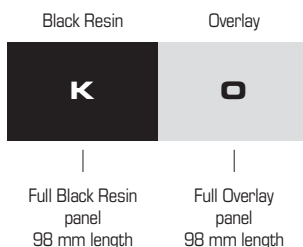

Evolis consumables

Data Table

Select the right ribbon for your printer!

		Number of cards/roll	 Tattoo®	 Pebble®	 Dualys®
Colour ribbons					
R3411	YMCKO	100		-	-
R3011	YMCKO	200	-		
R3314	YMCKO-K	200	-	-	
R3013	1/2 YMCKO	400	-		
Monochrome ribbons					
R3012	KO	500	-		
R2011	Black	1 000	-		
R2211	Black	600			
R2012	Blue	1 000	-		
R2212	Blue	600			
R2013	Red	1 000	-		
R2213	Red	600			
R2014	Green	1 000	-		
R2214	Green	600			
R2015	White	1 000	-		
R2215	White	500			
R2016	Gold	1 000	-		
R2216	Gold	500			
R2017	Silver	1 000	-		
R2217	Silver	500			
R2019	BlackWax	1 000	-		
R2219	BlackWax	600			
Special ribbons					
R2018	Scratch Off	1 000	-		
R2030	White Signature	1 000	-		

-  Recommended ribbon
-  Alternate solution

Evolis ribbons

Select the right ribbon for your printing needs!

YMCKO Ribbon

For all single or double-sided colour printings

Half panel YMCKO Ribbon

For colour ID pictures and black resin printing (text, logo, barcode, etc.)

Logo and texts in black, printed with the black (K) panel

ID picture in color. Color Printing max. width 35 mm

YMCKO-K Ribbon

For double-sided colour printings with photo quality resolution

KO Ribbon

For a bigger lifespan of your black monochrome cards

Continuous Ribbon

Available in: Black, Blue, Red, Green, White, Gold, Silver, BlackWax, Scratch Off, White Signature

Thanks to the Ribbon Saver feature, the printer will reduce its ribbon consumption : it will only use the real printed surface + a 7 mm jump.